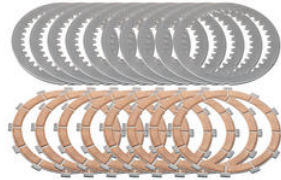

• KD107N **Kit Ducati OEM clutch - friction and steel disks** • Natural € 383,69