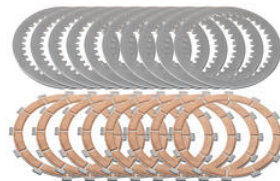

• KD107N **Kit Ducati OEM clutch - friction and steel disks** • Natural € 383,69