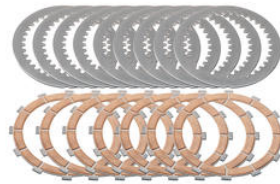

• Natural

€ 383,69

• KD105N **Kit Ducati OEM clutch - friction and  
steel disks**

• Natural

€ 212,89

• KD106N **Kit Ducati OEM clutch - friction and  
steel disks**

• Natural

€ 383,69