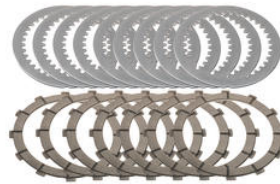

• Natural

€ 383,69

• KD105N **Kit Ducati OEM clutch - friction and  
steel disks**

• Natural

€ 212,89

• KD106N **Kit Ducati OEM clutch - friction and  
steel disks**

• Natural

€ 383,69