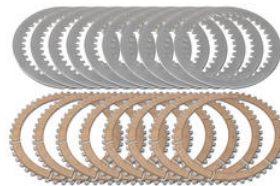

• KD306N **Kit Ducati OEM clutch - 48 teeth
sintered**

• Natural

€ 383,69

• KD105N **Kit Ducati OEM clutch - friction and
steel disks**

• Natural

€ 212,89