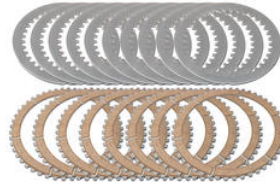

€ 12,20

• 2356003 **Keyring with Ducati Corse Badge  
(100% PVC)**

• Red

€ 12,20

• KD305N **Kit Ducati OEM clutch - 48 teeth  
sintered**

• Natural

€ 383,69

• KD306N **Kit Ducati OEM clutch - 48 teeth  
sintered**