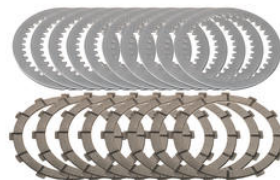

€ 49,41

• TF445B **Clutch fluid reservoir cap M34x4**  
• TF445G  
• TF445R

• Black  
• Gold  
• Red

€ 49,41

• CD004N **Clutch full disks kit replacement Master Tech 12 teeth organic**

• Natural

€ 229,97

• CD001N **Clutch full disks kit replacement  
Master Tech 12 teeth sintered**

• Natural

€ 383,69

• CD002N **Clutch full disks kit replacement  
Master Tech 48 teeth sintered**

• Natural

€ 383,69

• LCF10B **Clutch lever - long folding model**  
• LCF10G  
• LCF10R

• Black  
• Gold  
• Red