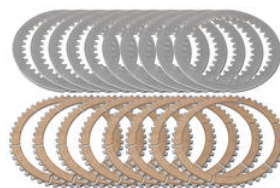

• Red

€ 12,20

• 2356003 **Keyring with Ducati Corse Badge (100% PVC)**

• Red

€ 12,20

• KD305N **Kit Ducati OEM clutch - 48 teeth sintered**

• Natural

€ 383,69