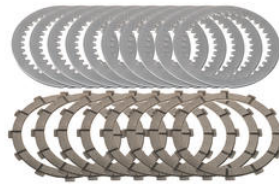

€ 49,41

- TF445B
 - TF445G
 - TF445R
- Clutch fluid reservoir cap M34x4**

- Black
- Gold
- Red

€ 49,41

- CD004N
- Clutch full disks kit replacement
Master Tech 12 teeth organic**

- Natural

€ 229,97

- CD001N
- Clutch full disks kit replacement
Master Tech 12 teeth sintered**

- Natural

€ 383,69

• CD002N **Clutch full disks kit replacement
Master Tech 48 teeth sintered**

• Natural

€ 383,69

• LCF12B **Clutch lever - long folding model**
• LCF12G
• LCF12R

• Black
• Gold
• Red

€ 151,28