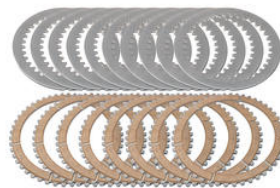

€ 12,20

• KD305N **Kit Ducati OEM clutch - 48 teeth sintered**

• Natural

€ 383,69

• KD105N **Kit Ducati OEM clutch - friction and steel disks**

• Natural

€ 212,89

• KD005N **Kit Ducati OEM clutch - friction disks**