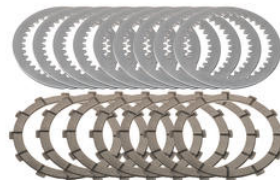

€ 12,20

• KD305N **Kit Ducati OEM clutch - 48 teeth sintered**

• Natural

€ 383,69

• KD105N **Kit Ducati OEM clutch - friction and steel disks**

• Natural

€ 212,89

• KD005N **Kit Ducati OEM clutch - friction disks**