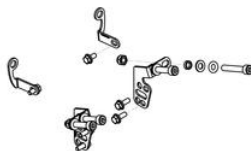

- ZA701KPR **GP DUCTS - Front brake cooling system Pramac Racing Lim. Ed.**
- ZA701YPR

- Glossy
- Matt

€ 262,00

- ZAB08B **GP DUCTS - mounting kit**

- Black

€ 45,00

- MPR01B **Grips - rubber replacement**

- Black