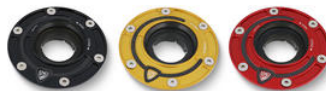

• TSB02B **Fuel tank cap - flange Carbon** • Black € 121,00
• TSB02G • Gold
• TSB02R • Red