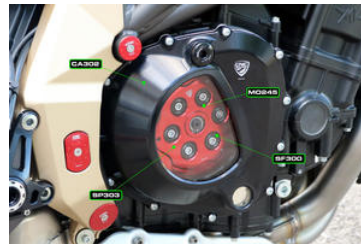

- Black
- Gold

€ 77,00

- TP428B
 - TP428G
 - TP428R
- Buffer rear wheel MV Agusta**

- Black
- Gold
- Red

€ 95,00

- CA300B
 - CA300G
 - CA300R
 - CA300S
 - CA300L
- Clear clutch cover MV Agusta - Mounting kit with accessories**