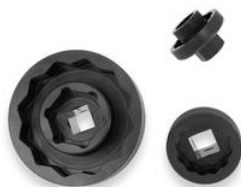

1. CHM02B **Socket drive tool for front and rear wheel nuts MV AGUSTA**
2. Black € 86,50