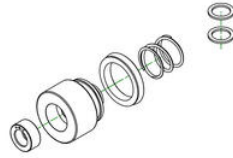

- Black
- Gold
- Red

€ 131,50

- AFK40N **Clutch slave cylinder Ø 30.5 mm MV**
- **Agusta - Repair Kit**