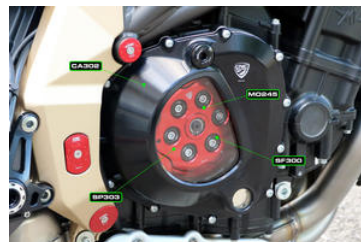

- Black
- Red

€ 147,50

- SEA02B **BRAKE/CLUTCH FLUID RESERVOIR**
- SOCK COVER**

- Black

€ 8,50

- CA300B **Clear clutch cover MV Agusta -**
- CA300G **Mounting kit with accessories**
- CA300R
- CA300S
- CA300L