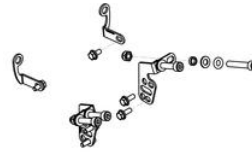

• ZA701KPR **GP DUCTS - Front brake cooling system Pramac Racing Lim. Ed.**
• ZA701YPR

• Glossy
• Matt

€ 262,00

• ZAB08B **GP DUCTS - mounting kit**

• Black

€ 45,00

• MPR01B **Grips - rubber replacement**

• Black