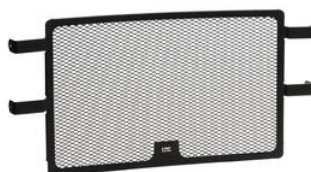

• Black

€ 241,90

• RA012B Radiator guard Ducati Monster -
Supersport - Hypermotard