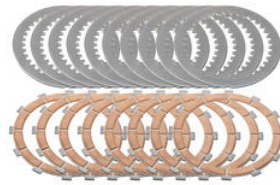

• Natural

€ 174,50

• KD107N **Kit Ducati OEM clutch - friction and steel disks**