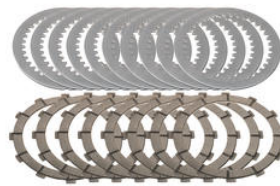

• Black

€ 65,00

• SM253B **Clip-ons handlebars Ø53 mm**

• Black

€ 221,50

• KD018N **Clutch Ducati conductive disc - steel - sintered**

• Natural

€ 29,00

• CD004N **Clutch full disks kit replacement Master Tech 12 teeth organic**

• Natural

€ 188,50

• CD001N **Clutch full disks kit replacement Master Tech 12 teeth sintered**

• Natural

€ 314,50

• CD002N **Clutch full disks kit replacement
Master Tech 48 teeth sintered**