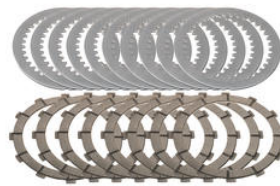

• KD018N **Clutch Ducati conductive disc - steel - sintered**

• Natural

€ 29,00

• CD004N **Clutch full disks kit replacement Master Tech 12 teeth organic**

• Natural

€ 188,50

• CD001N **Clutch full disks kit replacement Master Tech 12 teeth sintered**

• Natural

€ 314,50

• CD002N **Clutch full disks kit replacement
Master Tech 48 teeth sintered**

• Natural

€ 314,50

• LCF12B
• LCF12G
• LCF12R **Clutch lever - long folding model**

• Black
• Gold
• Red

€ 124,00