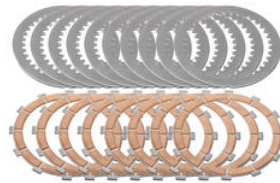

• Natural

€ 314,50

• KD107N **Kit Ducati OEM clutch - friction and steel disks**