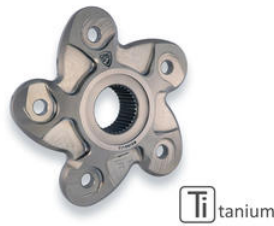

Rear sprocket flange Ducati Titanium