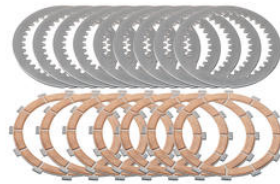

• Natural

€ 174,50

• KD106N **Kit Ducati OEM clutch - friction and steel disks**