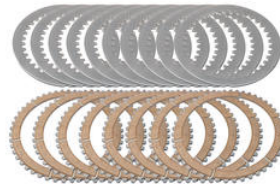

• Natural

€ 314,50

• KD307N **Kit Ducati OEM clutch - 48 teeth sintered**