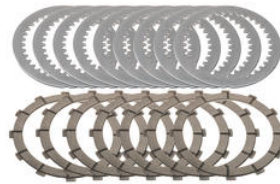

• Natural

€ 314,50

• KD105N **Kit Ducati OEM clutch - friction and steel disks**