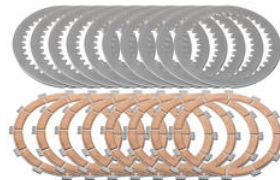

• Natural

€ 174,50

• KD107N **Kit Ducati OEM clutch - friction and steel disks**