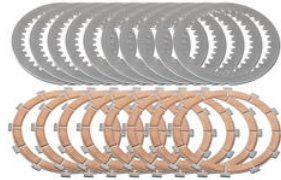

• KD107N **Kit Ducati OEM clutch - friction and steel disks** • Natural € 314,50