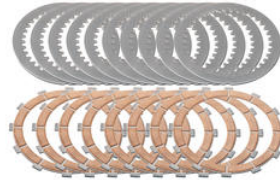

• KD107N **Kit Ducati OEM clutch - friction and steel disks** • Natural € 314,50