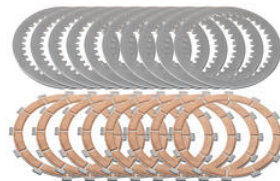

• KD107N **Kit Ducati OEM clutch - friction and steel disks** • Natural € 314,50