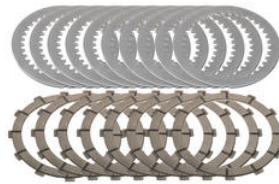

€ 29,00

• TF885B **Clutch fluid reservoir cap - Streaks**
• TF885G
• TF885R
• TF885S

• Black
• Gold
• Red
• Silver

€ 40,50

• TF445B **Clutch fluid reservoir cap M34x4**
• TF445G
• TF445R

• Black
• Gold
• Red

€ 40,50

• CD004N **Clutch full disks kit replacement Master Tech 12 teeth organic**

• Natural

€ 188,50

• CD001N **Clutch full disks kit replacement Master Tech 12 teeth sintered**

• Natural

€ 314,50

• CD002N **Clutch full disks kit replacement
Master Tech 48 teeth sintered**