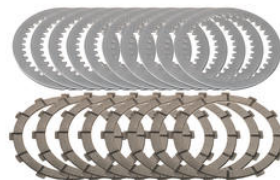

• Black
• Gold
• Red

€ 40,50

• CD004N **Clutch full disks kit replacement Master Tech 12 teeth organic**