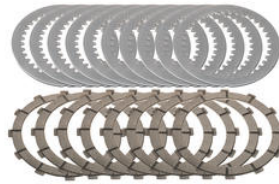

Clutch full disks kit replacement Master Tech 12 teeth organic

- Natural

€ 188,50

- CD001N