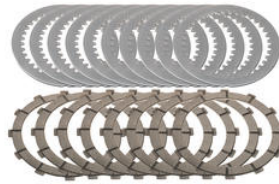

- Natural

€ 188,50

1. CD001N
2. **Clutch full disks kit replacement Master Tech 12 teeth sintered**