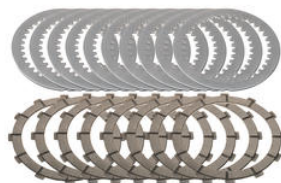

€ 10,00

---

• KD317N **Kit Ducati OEM clutch - 48 teeth  
sintered**

• Natural

€ 314,50

---

• KD117N **Kit Ducati OEM clutch - friction and  
steel disks**

• Natural