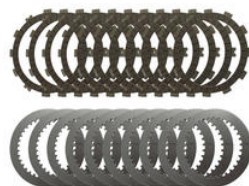

• Natural

€ 174,50

• KD005N **Kit Ducati OEM clutch - friction disks**

• Natural

€ 95,00

• KF408N **Kit full disks for Ducati oil bath  
clutch - Performance**

• Natural

€ 227,00