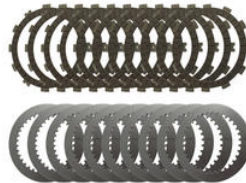

• KF408N **Kit full disks for Ducati oil bath clutch - Performance** • Natural € 227,00