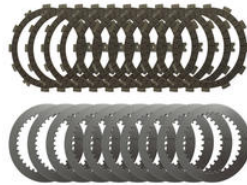

• 2356003   **Keyring with Ducati Corse Badge (100% PVC)**   • Red   € 10,00

• KF408N   **Kit full disks for Ducati oil bath clutch - Performance**   • Natural   € 227,00