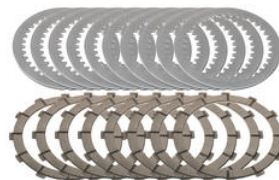

€ 40,50

• TF445B **Clutch fluid reservoir cap M34x4**
• TF445G
• TF445R

• Black
• Gold
• Red

€ 40,50

• CD004N **Clutch full disks kit replacement**
Master Tech 12 teeth organic

• Natural

€ 188,50

• CD001N **Clutch full disks kit replacement
Master Tech 12 teeth sintered**

• Natural

€ 314,50

• CD002N **Clutch full disks kit replacement
Master Tech 48 teeth sintered**

• Natural

€ 314,50

• LCF11B **Clutch lever - long folding model**
• LCF11G
• LCF11R

• Black
• Gold
• Red

€ 124,00