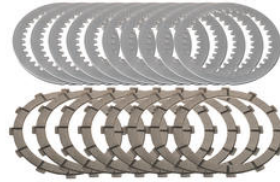

• CD004N **Clutch full disks kit replacement
Master Tech 12 teeth organic**

• Natural

€ 188,50

• CD001N **Clutch full disks kit replacement
Master Tech 12 teeth sintered**