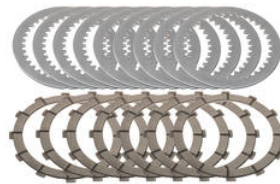

• 2356003 **Keyring with Ducati Corse Badge (100% PVC)** • Red € 10,00

• KD305N **Kit Ducati OEM clutch - 48 teeth sintered** • Natural € 314,50

• KD105N **Kit Ducati OEM clutch - friction and steel disks** • Natural € 174,50