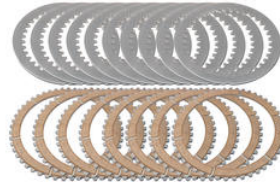

• 2356003 **Keyring with Ducati Corse Badge (100% PVC)** • Red € 10,00

• KD305N **Kit Ducati OEM clutch - 48 teeth sintered** • Natural € 314,50

• KD105N **Kit Ducati OEM clutch - friction and steel disks** • Natural € 174,50