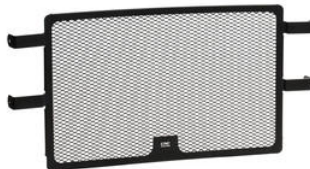

- Black

€ 79,50

- TF445B Rear brake fluid reservoir cap M34x4
- TF445G
- TF445R