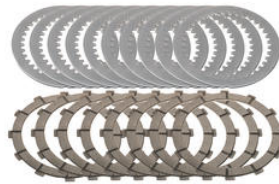

• KD117N **Kit Ducati OEM clutch - friction and steel disks** • Natural € 190,00