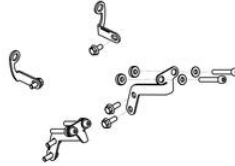

• ZA701K GP DUCTS - Front brake cooling
system
• ZA701Y

• Glossy
• Matt

€ 241,50

- ZA701KPR **GP DUCTS - Front brake cooling**
- ZA701YPR **system Pramac Racing Lim. Ed.**

- Glossy
- Matt

€ 262,00

- ZAB17B **GP DUCTS - MOUNTING KIT**